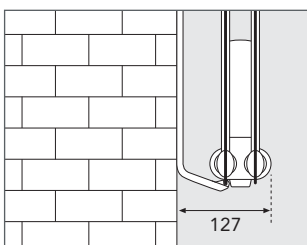

Sealed electric.

Childproof electronic thermostat to control room temperature with frost protection for peace of mind.

IP rating: IP44

Supplied with 115cm cable.

Projection (mm)

code	width mm	height mm	heat outputs watts
EPAND35	495	300	300
EPAND38	815	300	500
EPAND312	1215	300	800
EPAND315	1495	300	1000
EPAND318	1775	300	1200
EPAND55	495	500	500
EPAND58	775	500	800
EPAND510	1015	500	1000
EPAND512	1175	500	1200
EPAND516	1575	500	1600